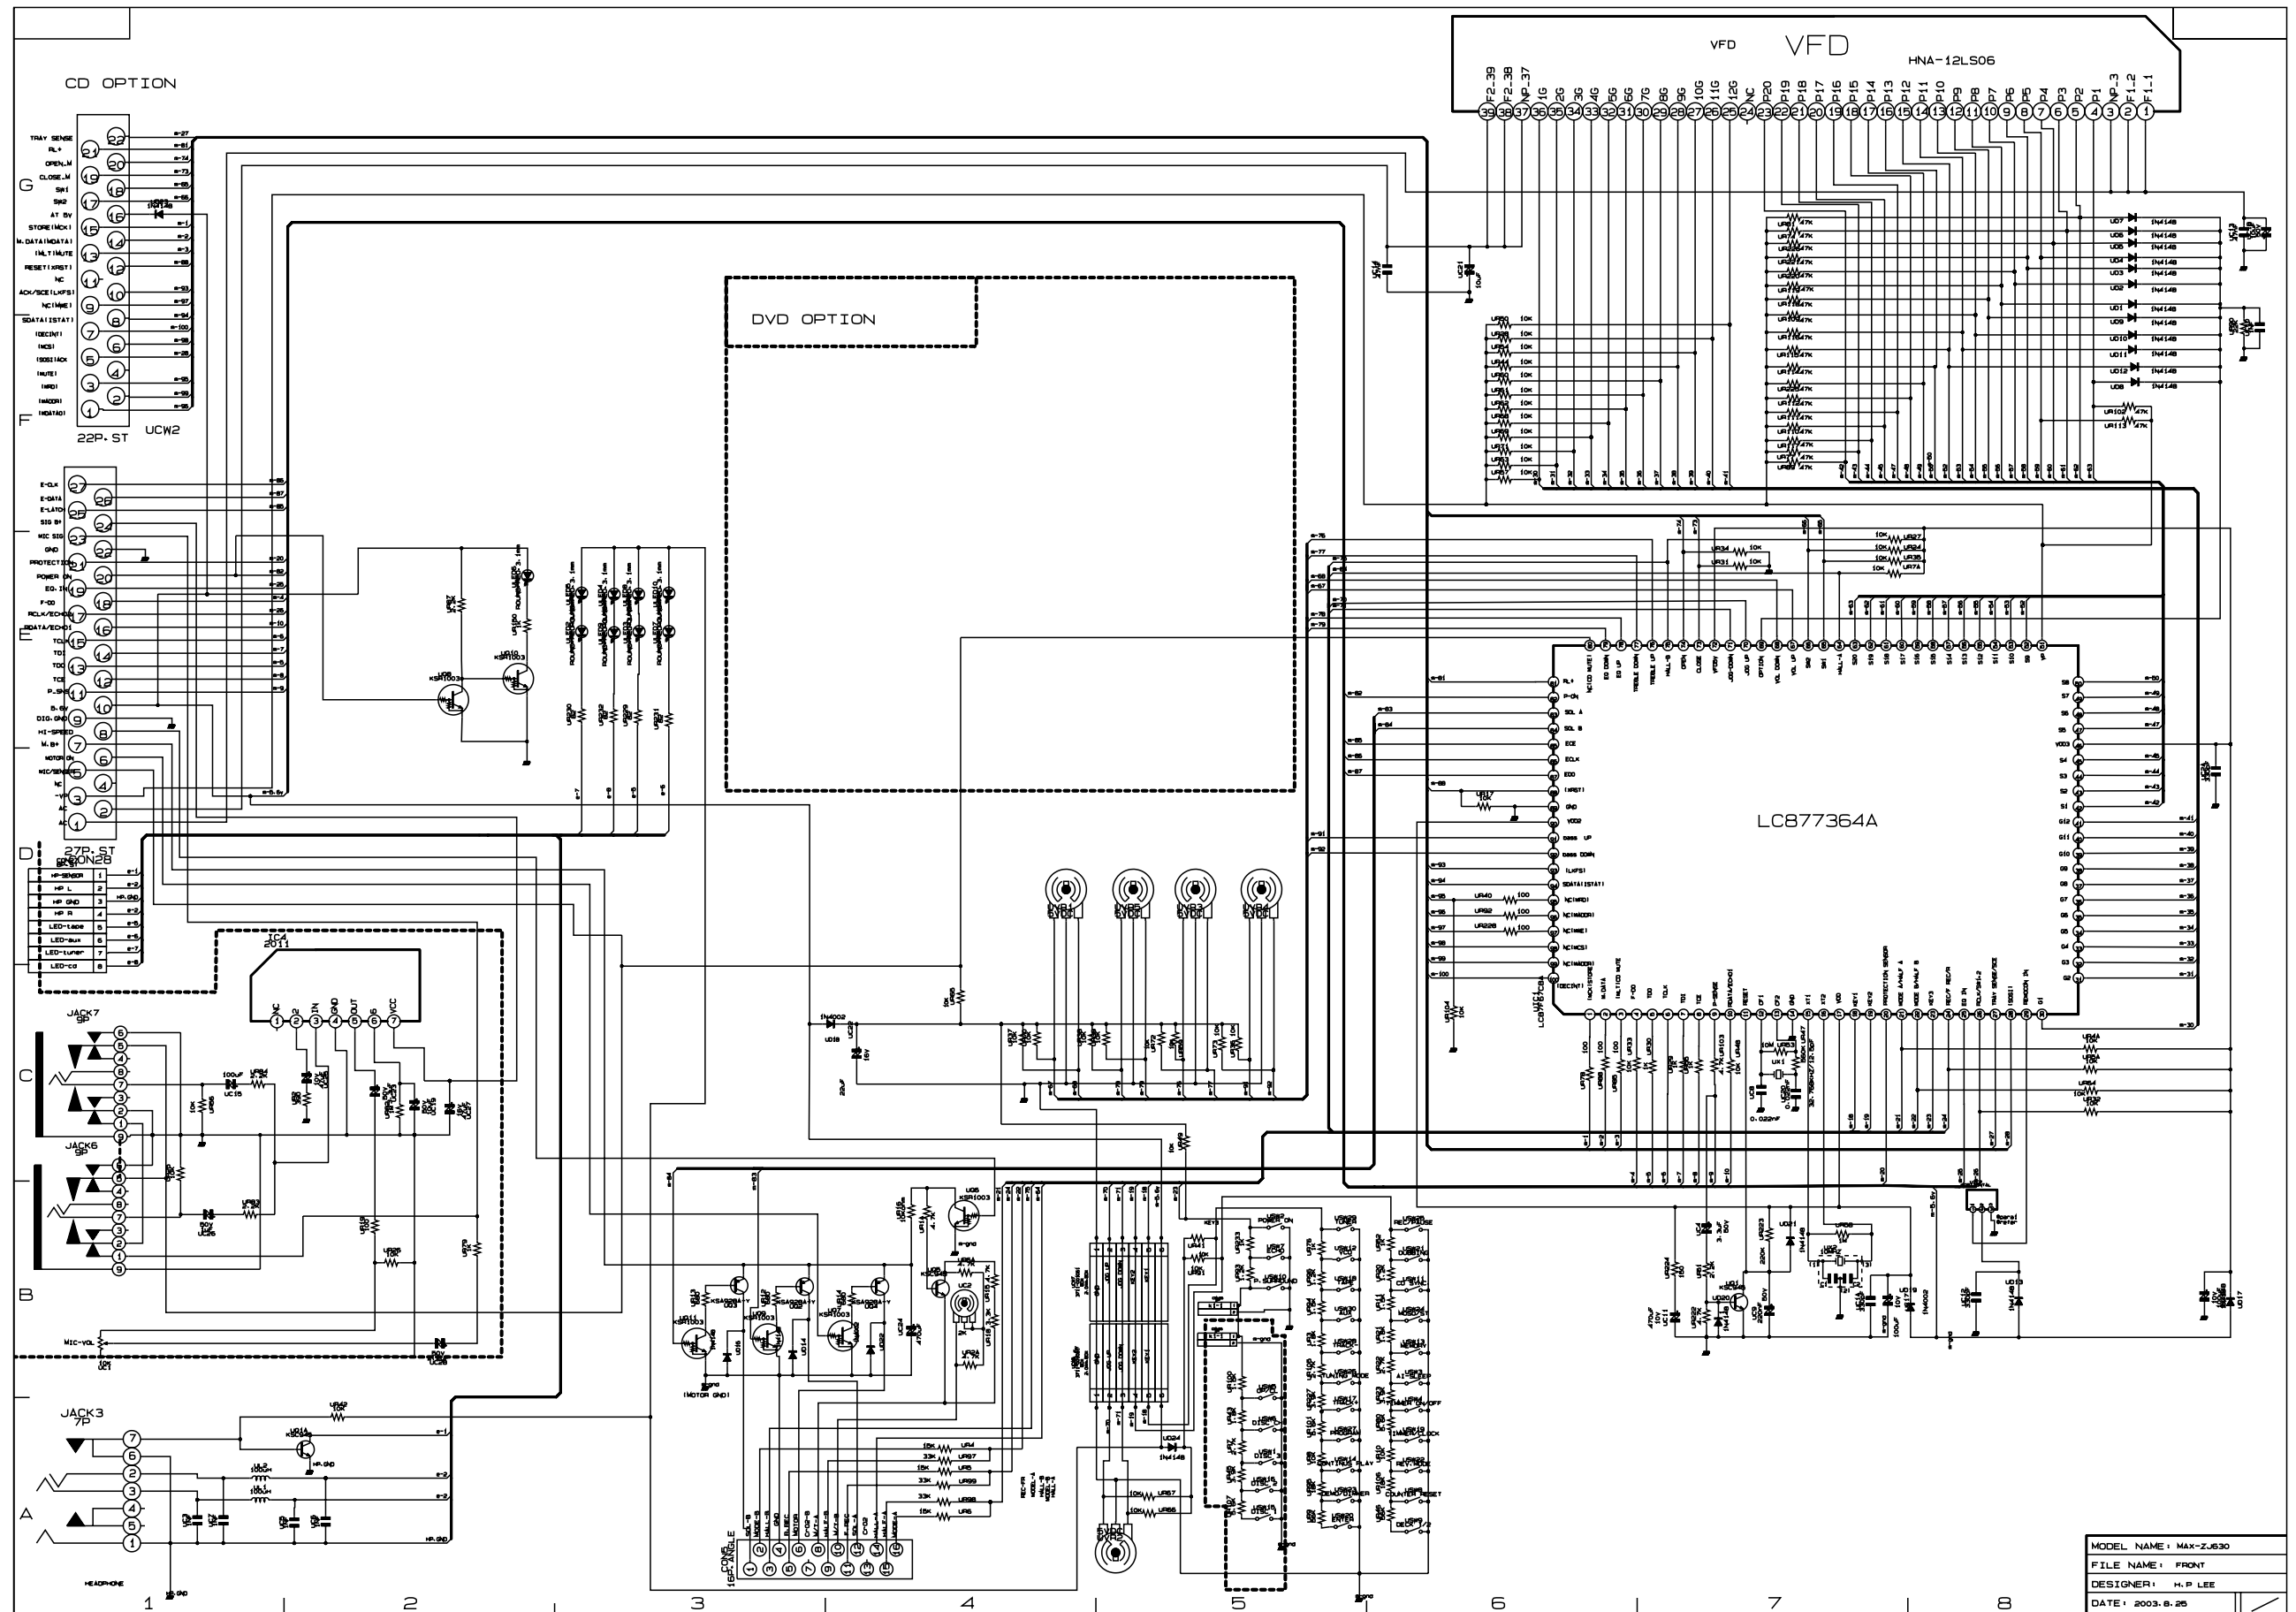

6-1 MAIN

MODEL NAME	MAX-ZJ630
FILE NAME	FRONT
DESIGNER	H.P LEE
DATE	2003.8.26