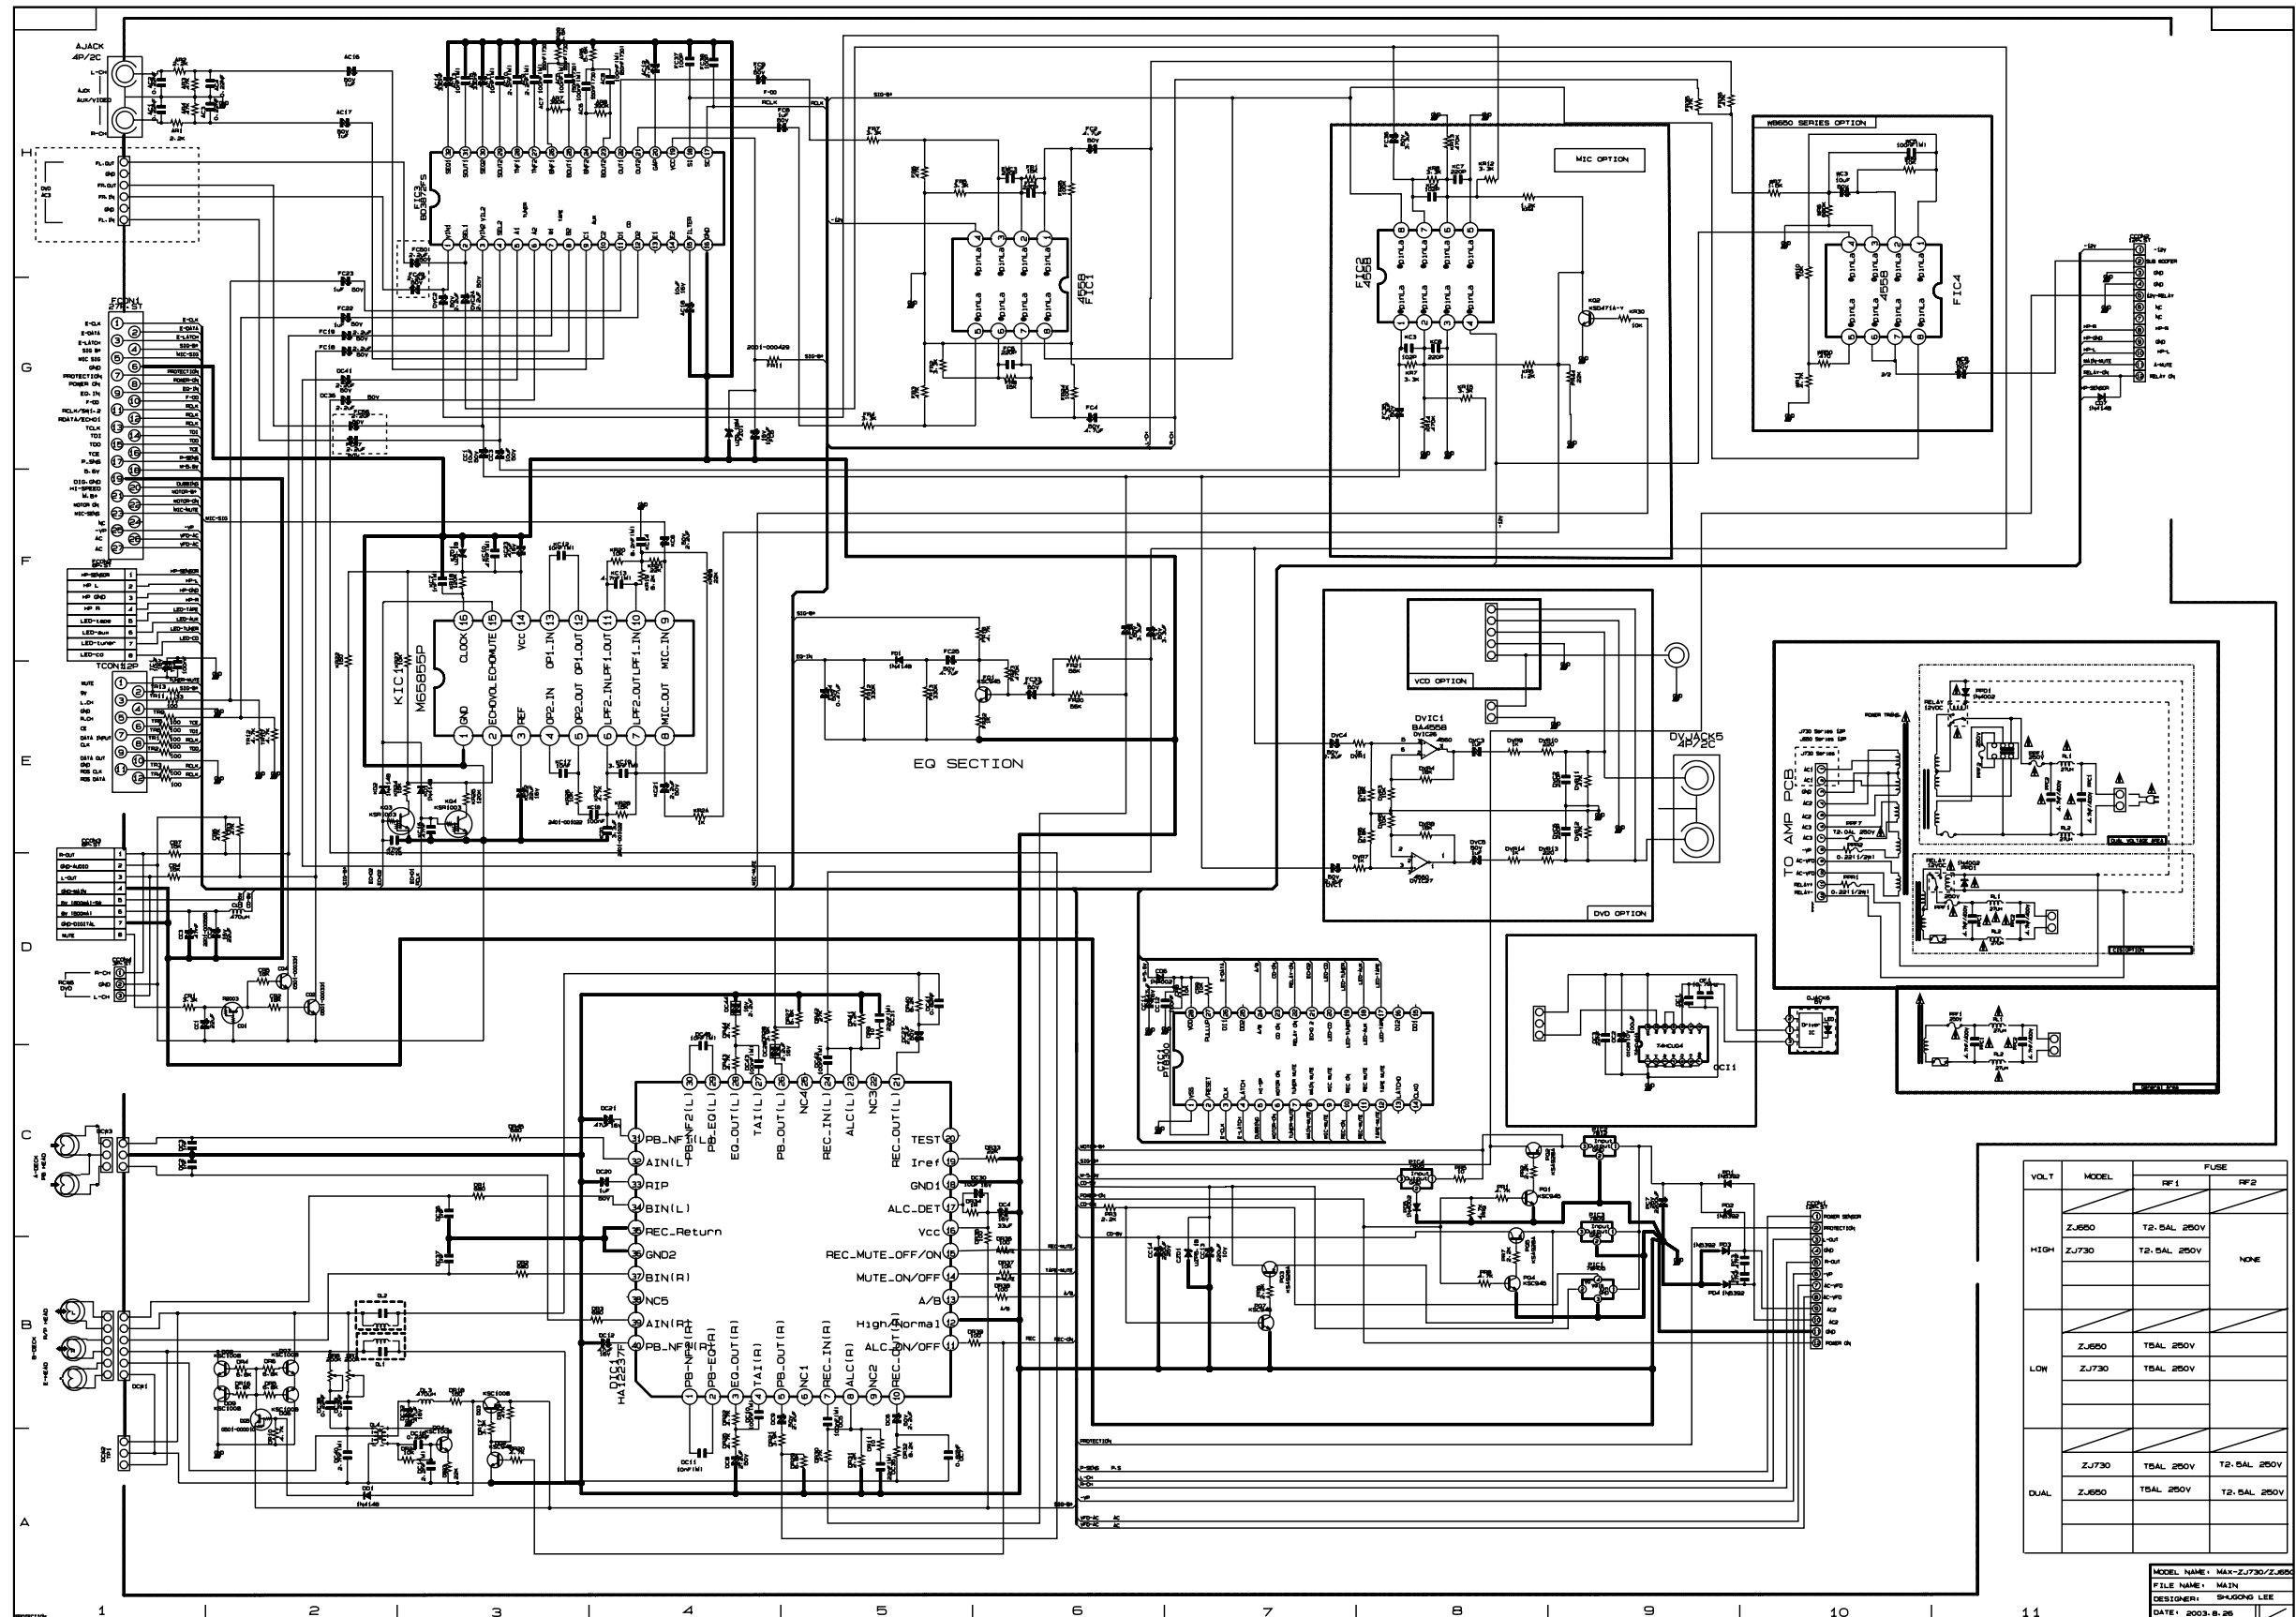

6-1 MAIN

MODEL NAME	MAX-ZJ630
FILE NAME	FRONT
DESIGNER	H.P LEE
DATE	2003.8.26